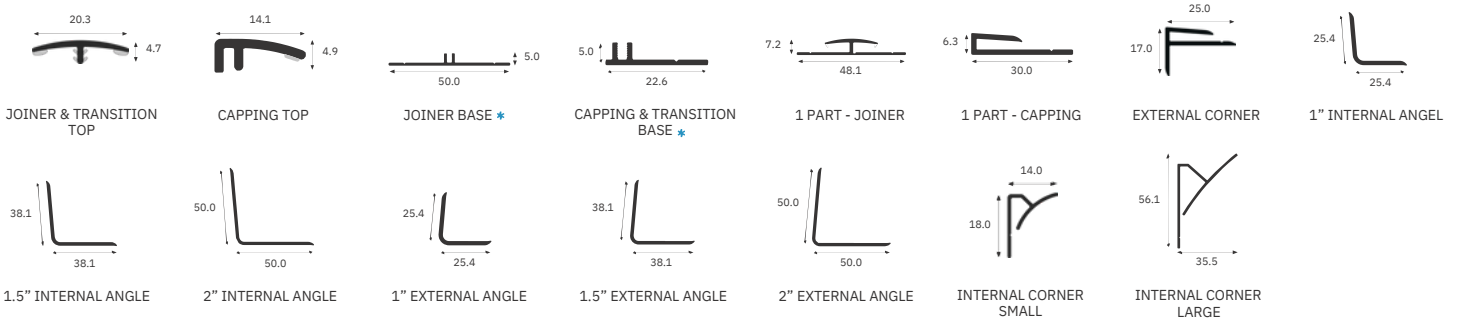

### Satin Range | Brilliant White

Lengths | 2440mm | 3050mm \* Availability | 2500mm | 3050mm

### Weld Rod Range

Stock Items | Brilliant White, Pastel and Vibrant colours | Standard Round Profiles

Diameter | 4mm Coil | 50/80m

Please note: All dimensions shown in mm