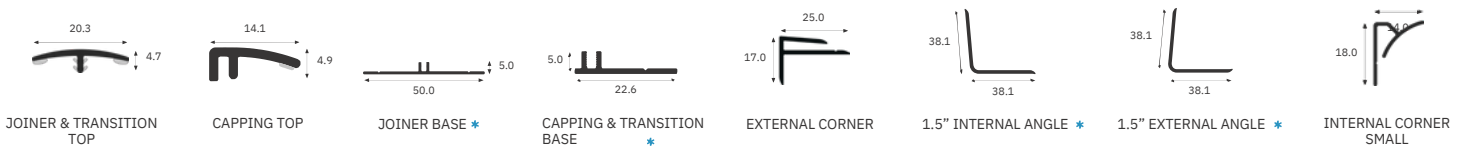

Satin & Gloss Range | Pastel & Vibrant Colours

Lengths | 2500mm | 3050mm * Availability | Selected colours only

Weld Rod Range

Stock Items | Brilliant White, Pastel and Vibrant colours | Standard Round Profiles

Diameter | 4mm Coil | 50/80m

Please note: All dimensions shown in mm